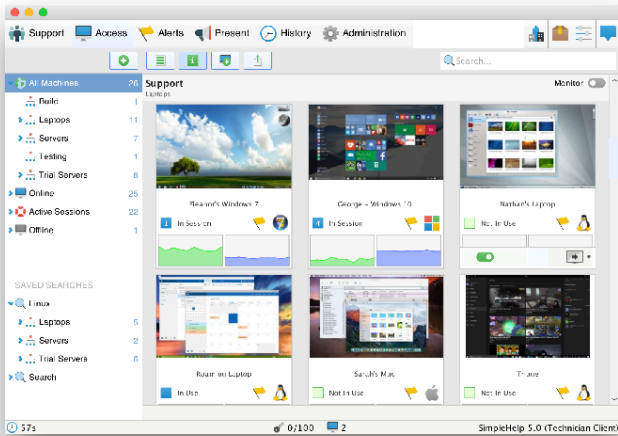

Announcing a Free Trial Offer for new KACE Customers

Five free SimpleHelp licenses for new Quest KACE Customers!

To learn more, please contact your authorized sales representative.
866-638-9462 or 609-298-9118
simplehelp@netxinc.com

New KACE customers can now receive five free licenses of SimpleHelp's **Business Edition** Remote Control and Monitoring Software. SimpleHelp is now bundled with KACE Systems Management and Deployment appliances as an easy and cost-effective way to enhance customers remote support options.

NetX is the authorized distributor for the SimpleHelp Suite of products. We provide pre-sales, demonstrations, web, email, and phone-based technical support.

As part of this offering, installation and training are included, at no additional cost. We can have your system up and running in hours, fully deployed, and your staff trained.

To enroll, please visit simple-help.com/kace and use Promo Code **SHFREE-375**.