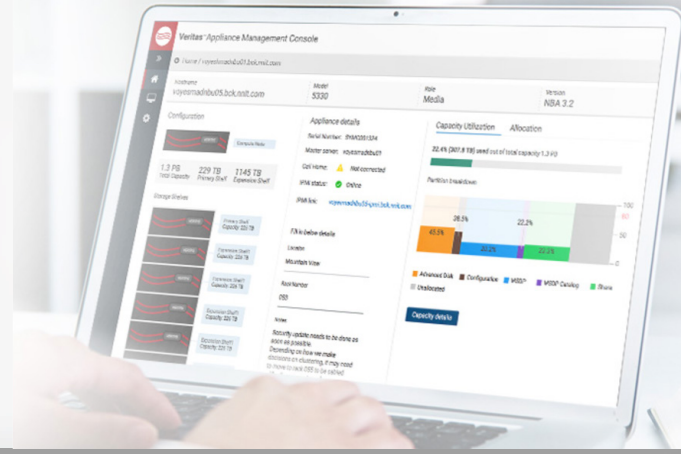

# NetBackup Appliances

Simple and efficient backup, storage and deduplication on a single device.

## What's new in NetBackup Appliances!

Veritas Predictive Insights delivers always-on proactive support. Utilizing encrypted data from thousands of Veritas appliances, Predictive Insights' cloud-based Artificial Intelligence/Machine Learning Engine detects potential issues and monitors system health to create proactive and prescriptive remediation before problems can occur. Predictive Insights enhances Veritas product and customer satisfaction and helps customers:

## Simplify enterprise data management with agile, scalable, integrated appliances.

NetBackup Appliances integrate multiple components into a single device, streamlining management, operation, and support—and saving you money and critical IT resources. Tight integration with NetBackup software gives you a way to cut costs and remove complexity across the entire organization.